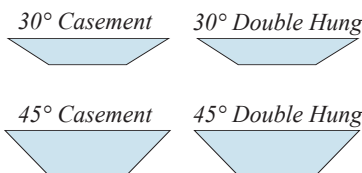

Grids

- Between-the-glass contour grid available in white or tan vinyl and available in three styles: Colonial, Diamond and Prairie.

Versatile Bay Windows

Bay windows have a more "angular" look comprising of 2 flanking windows and a larger picture window center.