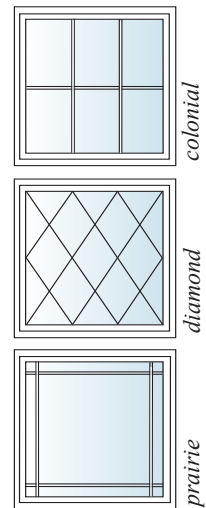

SPECIALTY WINDOWS

Bay Windows

Bringing in the Beauty of the Outdoors to Compliment Your Home Decor

Frame & Sash

- Lites available with fixed or operable casement windows, with a choice of hinging, or double hung windows.
- Unit comes fully assembled for ease in installation
- Secondary weeping system provides the optimum moisture resistance.
- Vinyl interior mullion posts
- Window head & seat are constructed of 1" furniture-grade birch.
- Fusion welded frame provides maximum view while minimalizing obstruction
- Bay windows are available in either 30° degree or 45° degree angle configurations with operating casement, fixed casement or double hung flanking windows.
- Optional oak head & seat boards and oak mullions.
- Optional polystyrene insulated seat board.

Hardware

- The operable casement units have a multi-point locking system.
- Chain support for increased structural integrity
- Optional bottom support system adds strength to installation.

Screens

- Operating vents include easy removable screens.

Grids

- Between-the-glass contour grid available in white or tan vinyl and available in three styles: Colonial, Diamond and Prairie.

Versatile Bay Windows

Bay windows have a more "angular" look comprising of 2 flanking windows and a larger picture window center.

Standard with casement flankers, double hung flankers are optional.

Width		Height
145"	Max	72"
36"	Min	27"

Vinyl Colors

SEVEN D INDUSTRIES, LP
WINDOW DIVISION